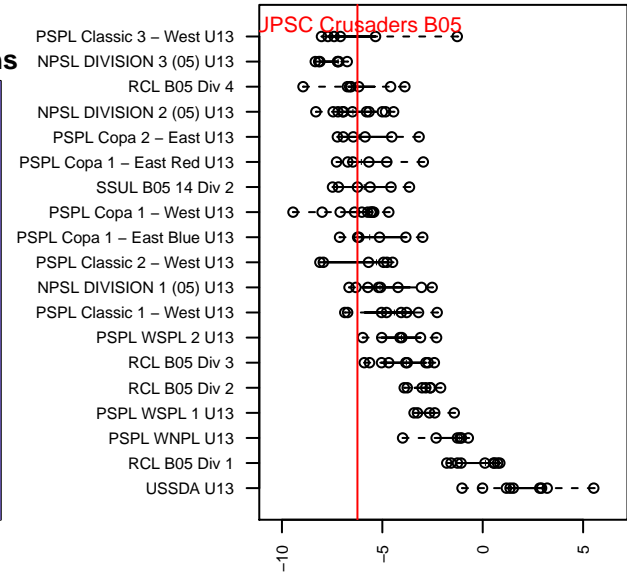

# UPSC Crusaders B05

University Place Soccer Club  
 University Place, WA  
 B05 total strength=665  
 attack=0.81 defense=0.48  
 fall league = SSUL B05 14 Div 2

alt names used:  
 University Place Crusaders  
 UP Crusaders

Venues played:  
 2017 Labor Day Cup BU13 Silver  
 2017 SSUL B05 14 Div 2

**UPSC Crusaders B05**  
 Dots are actual minus expected GF (blue circles) and GA (red triangles).  
 Blue line is smoothed change in attack strength. Red is smoothed change in defense strength.

**attack and defense variance (black dot)  
relative to other teams  
and top 10 in region**

**attack and defense rating  
relative to others at age  
and all opponents in last 13 months**

**Performance relative to 13 month average**