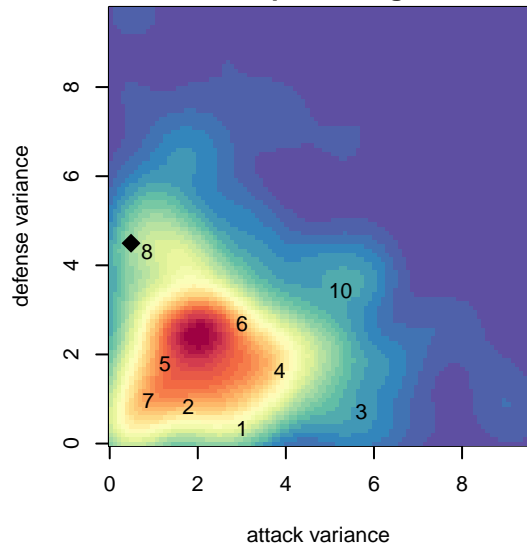

# UPSC Crusaders B05

University Place Soccer Club  
 University Place, WA  
 B05 total strength=665  
 attack=0.81 defense=0.48  
 fall league = SSUL B05 14 Div 2

alt names used:  
 University Place Crusaders  
 UP Crusaders

Venues played:  
 2017 Labor Day Cup BU13 Silver  
 2017 SSUL B05 14 Div 2

**UPSC Crusaders B05**  
 Dots are actual minus expected GF (blue circles) and GA (red triangles).  
 Blue line is smoothed change in attack strength. Red is smoothed change in defense strength.

**attack and defense variance (black dot)  
relative to other teams  
and top 10 in region**

**attack and defense rating  
relative to others at age  
and all opponents in last 13 months**

**Performance relative to 13 month average**